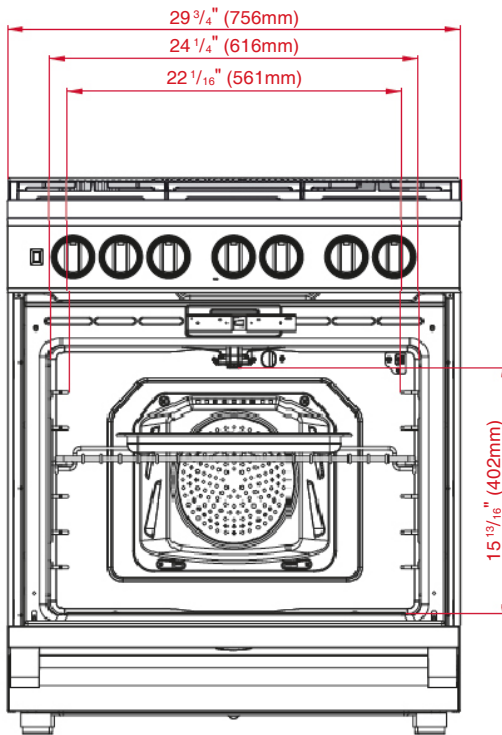

DIMENSIONS/WEIGHT

Required Cutout Dimensions - (H x W x D) Inches	36" x 30" x 25 1/2"
Product Dimensions - (H x W x D) Inches	36" x 29 3/4" x 28 3/4"
Product Dimensions - (H x W x D) cm	91.4 x 75.6 x 73 cm
Product Weight - lbs	275.6 lbs
Product Weight - kg	125 kg

**30 INCH GAS SLIDE-IN RANGE****BGR30522SS/ BGR30522CSS****Dimensions and Installation****Electrical****Cabinet**

NOTE TO THE INSTALLER: All height, width and depth dimensions are shown in inches (as well as metric). Beko US Inc. reserves the absolute and unrestricted right to change product materials and specifications, at any time, without notice. Please visit our website www.blombergappliances.com or call 888-352-2356 to verify the latest specifications with final dimensional data and other details prior to installation and making a cutout. Applicable product limited warranty information may be found in accompanying product materials or you may contact your account manager for further details. Proper installation is the responsibility of the installer. Product failure due to improper installation is not covered under the Limited Warranty.