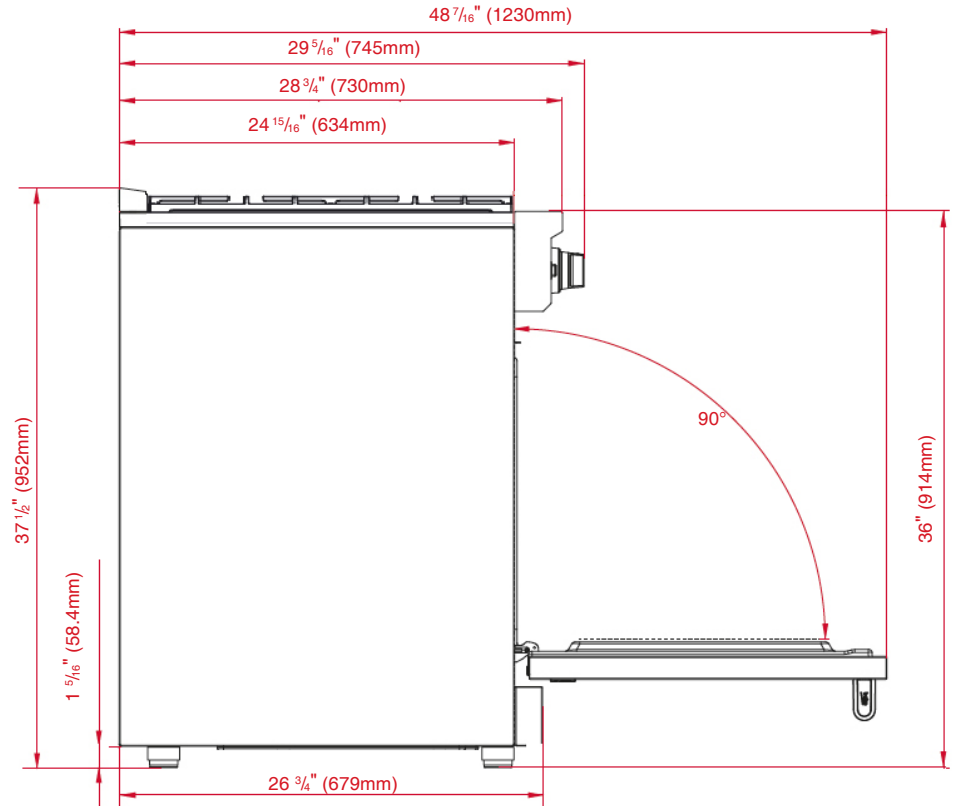

30 INCH GAS SLIDE-IN RANGE

BGR30522SS/ BGR30522CSS

Dimensions and Installation